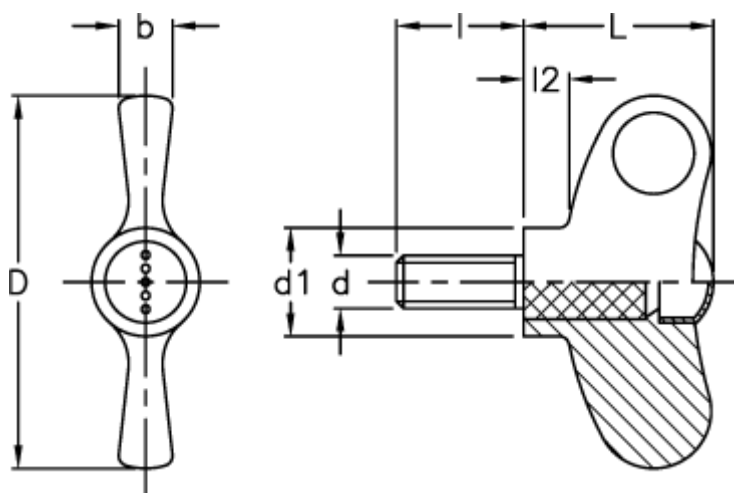

Article number: 23052236262

Description: E+G Wing screw
EWN.55 p-M8x20-C2, orange cap

Measures

b	= 8
D	= 55
d1	= 16.0
d 6g	= M8
l	= 20
L	= 28
l2	= 6.5